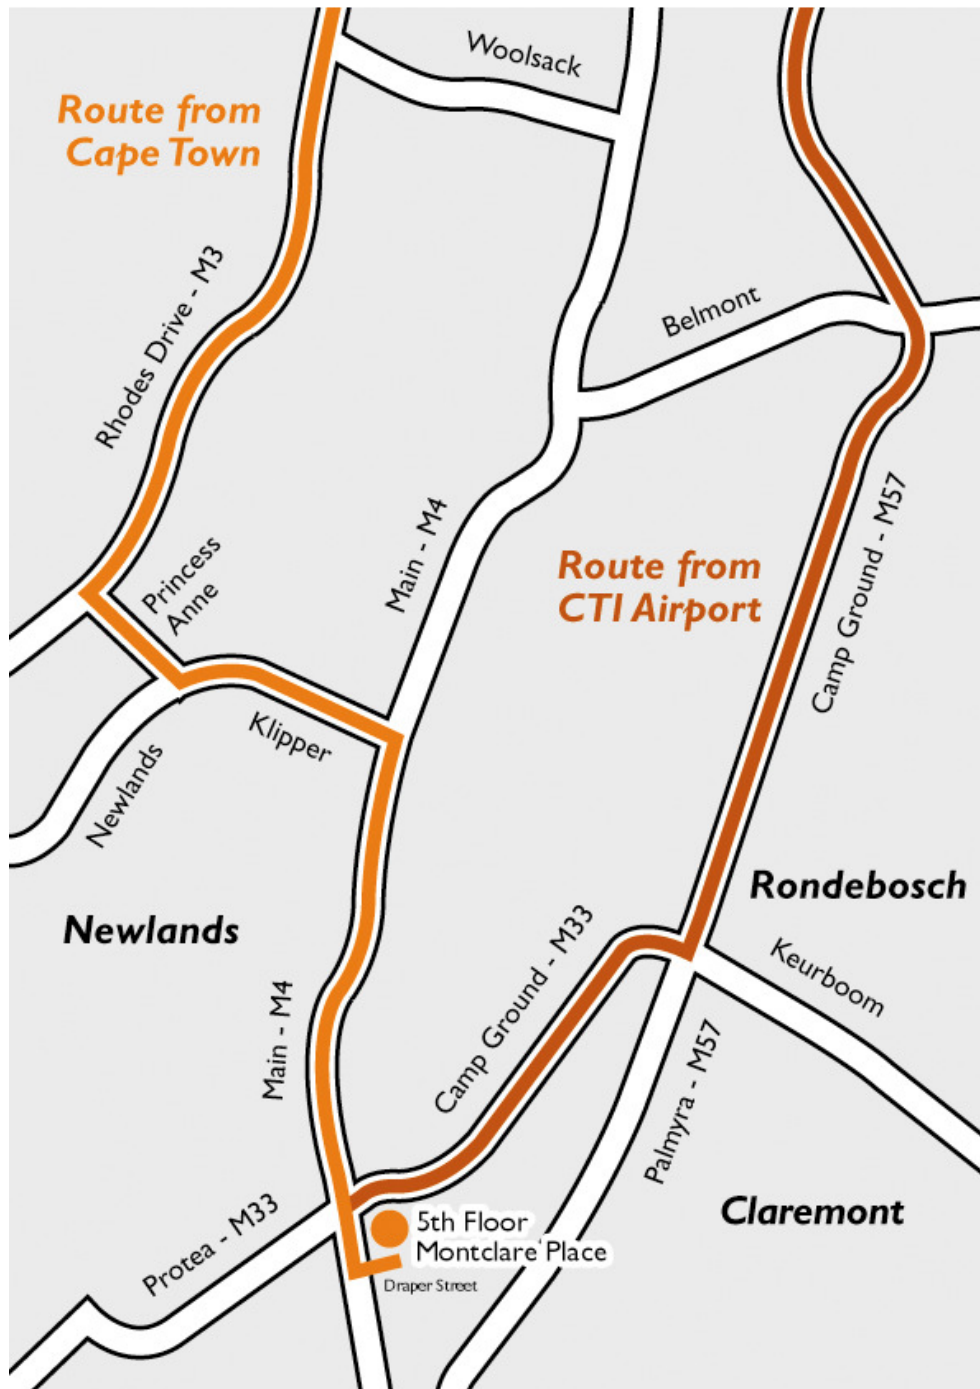

Cape Town office directions

RisCura, 5th Floor Montclare Place, cnr Campground & Main Roads, Claremont, Cape Town, 7700.
Tel: +27 21 673 6999, Fax: +27 21 673 86998.
Email: info@riscura.com
Website: www.riscura.com